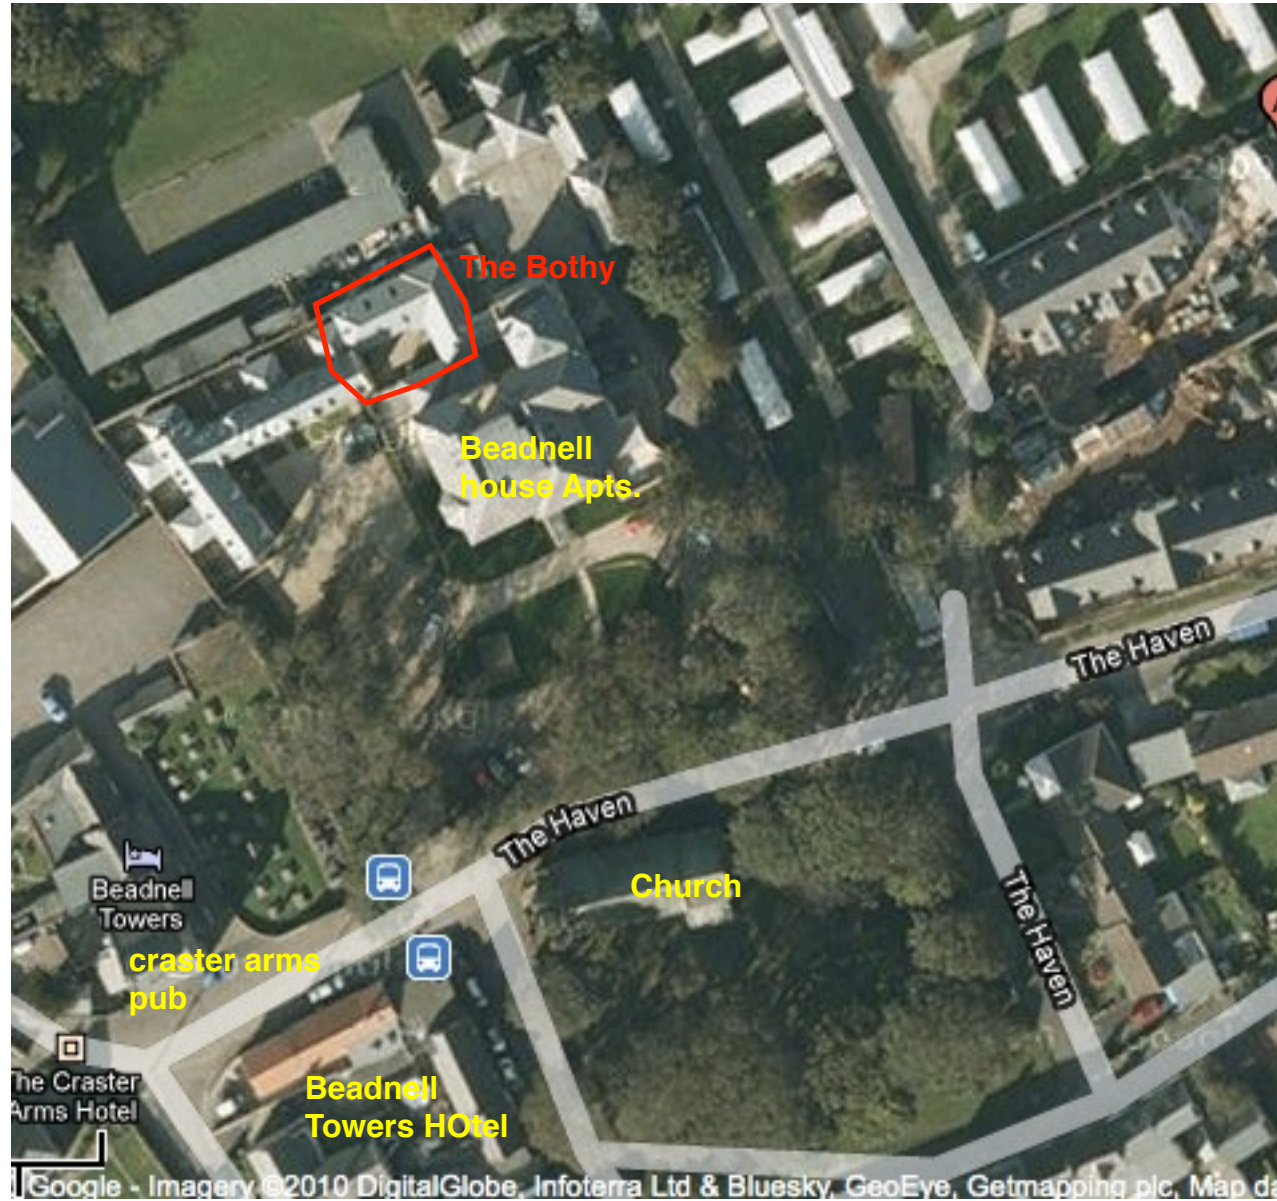

BEADNELL HOUSE LOCATION MAP

BEADNELL HOUSE LOCATION MAP

Less than 5 minute walk along the Haven to the Beach - 2 miles north is Seahouses, continue another 3 miles to Bamburgh.
3 miles south along the beach is Newton by the Sea and a futher 2 miles is Embleton & Dunstanburgh Castle